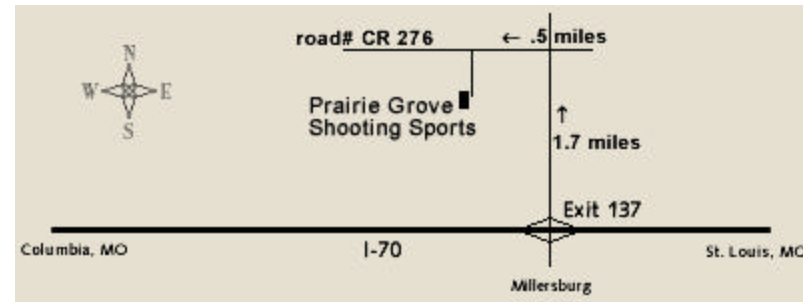

Prairie Grove Shooting Sports is located in the middle of Missouri-- halfway between St. Louis and Kansas City—just east of Columbia, home of the University of Missouri. Situated on 200 acres, our facilities include six combination trap & skeet fields (including two international skeet fields, two Modern Skeet Fields, and three Modified International Trap Fields), two 5-Stand setups, three sporting clays courses, and mini-clays. Our large clubhouse boasts a fine covered porch and patio, with a small pro shop and banquet capabilities. Located near a college town of 100,000+ population, we offer a wealth of dining, shopping, touring, and hotel establishments.

Prairie Grove Shooting Sports
1420 County Road 276
Columbia MO 65202

www.prairiegroveshootingsports.com
[shooting @prairiegroveshootingsports.com](mailto:shooting@prairiegroveshootingsports.com)
fax and phone 573.387.4747 or cell 314.808.8484

We will be happy to forward lodging and dining recommendations at your request.

We appreciate the continued support of our Sponsors